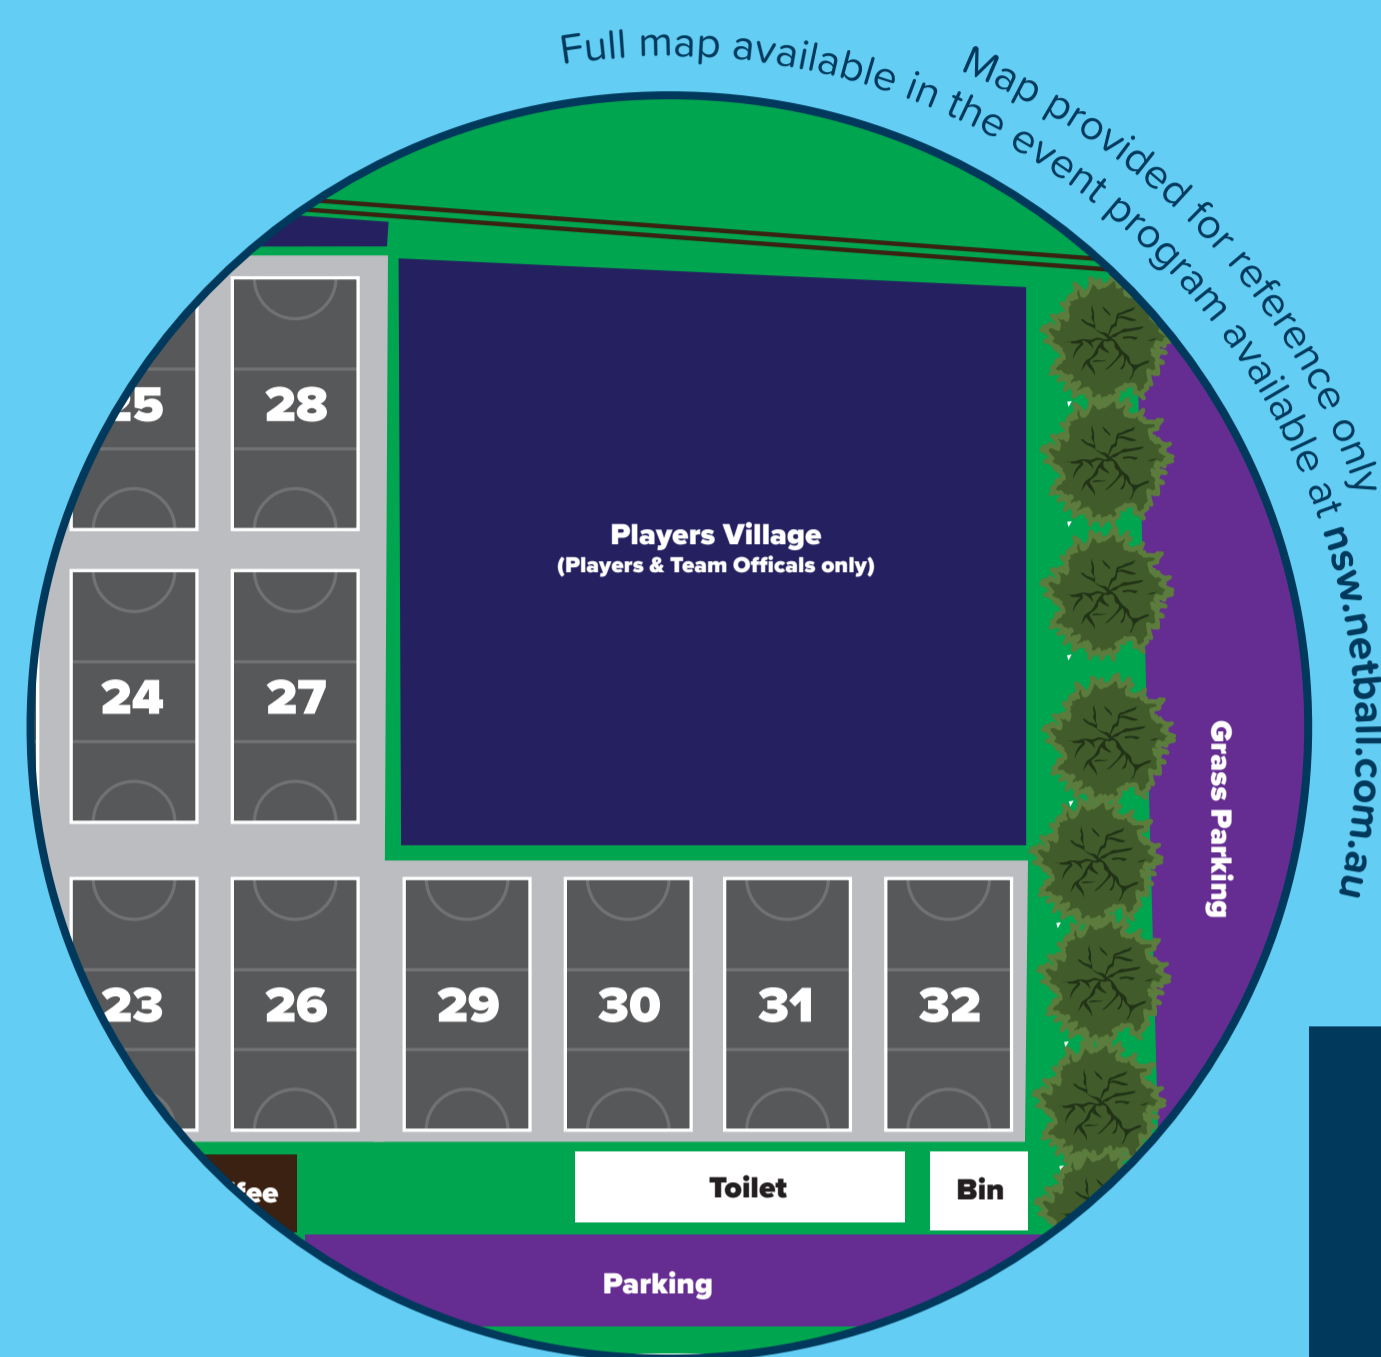

PLAYER'S VILLAGE MAP

BANKSTOWN CITY NETBALL ASSOCIATION

15	16	17	18	19	20	27	28	28	29	29	30		
9	10	11	12	13	14	21	22	23	24	25	26		
3	3	3	4	4	4	7	7	7	8	8	8		
1	1	1	2	2	2	5	5	5	6	6	48		
31	32	33	34	35	36	37	38	39	40	41	42	43	44
31	32	33	34	35	36	37	38	39	40	41	42	43	44
45	46	47											
45	46	47											

Association	Tent	Association	Tent
Armidale District	28	Lithgow	37
Ballina	9	Lower Clarence	38
Bellingen	10	Macleay	39
Blue Mountains	11	Mount Druitt	40
Brunswick Byron	29	Mudgee District	41
Casino	12	Muswellbrook	21
Cessnock	31	Nambucca Valley	22
Coffs Harbour	13	Narrabri	5
Coonabarabran	14	Nelson Bay	42
Cowra	32	Parkes & District	43
Dubbo	15	Port Stephens	23
Forbes	16	Queanbeyan	24
Glen Innes	17	Quirindi	25
Goulburn And District	33	Sapphire Coast	44
Great Lakes	1	Scone and District	26
Griffith	18	Shoalhaven	6
Group14	2	Singleton	7
Hawkesbury City	3	Southern Highlands	45
Inverell	34	Tamworth	8
Kiama	35	Tumut	46
Kurri Kurri	4	Wollondilly	27
Lakeside	19	Woolgoolga	47
Leeton	36	Woy Woy Peninsula	30
Lismore & District	20	Umpires	48