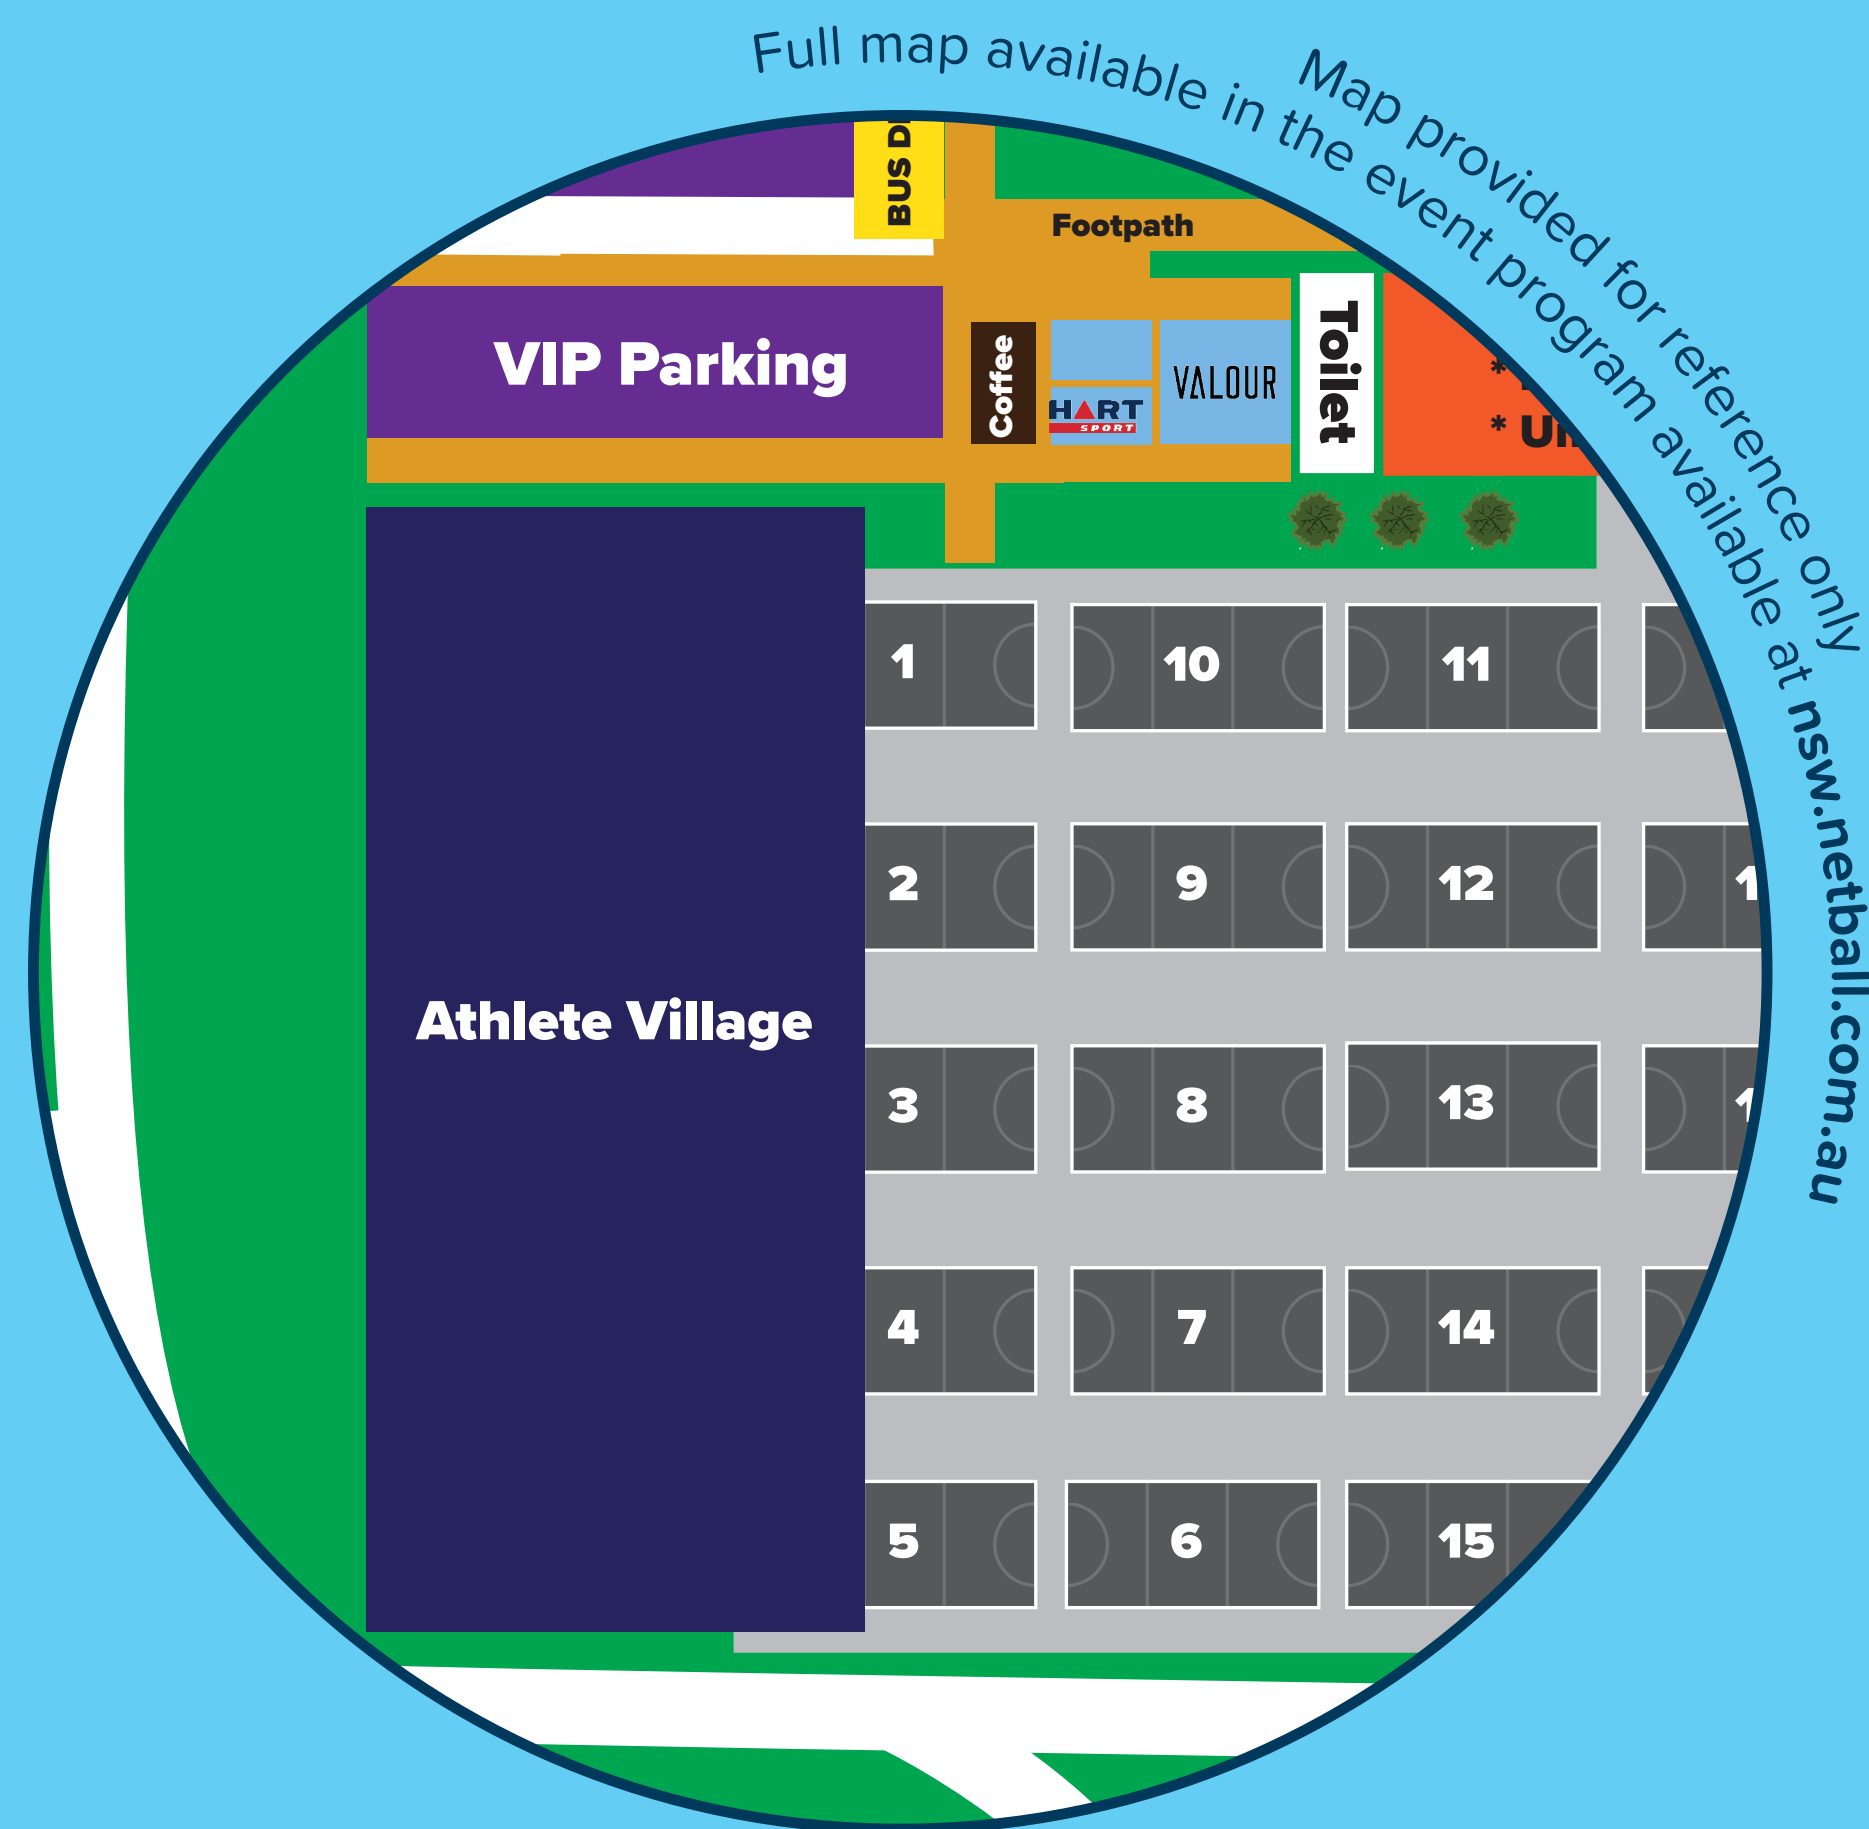

PLAYER'S VILLAGE MAP

CAMDEN NETBALL ASSOCIATION

IMPORTANT NOTICE:

- Cooking and heating of any type is NOT permitted in the player village area (inside and outside of tents)
- spectator tents must not be erected outside the designated Parent Tent Area.
- There is NO cooking permitted inside spectator's tents. Cooking is only permitted outside spectator's tents and this must be a distance of 2 metres away from the tents but still within the spectator's tent area.
- No access to player village and spectator's tent area before 6:00am Saturday - **NO EXCEPTIONS**
- Please place rubbish at the end of each day's play in the bins provided. An audit will be conducted at the end of **EACH DAY** of all tents including spectator's tents and if rubbish isn't removed, a cleaning fee will be charged to your Netball Association or hirer

2	1	1	1
4	3	3	3
6	5	5	5
8	7	7	7
10	10	9	9
12	12	11	11
14	14	13	13
16	16	15	15
18	18	17	17
20	20	19	19
22	22	21	21
26	25	24	23

45	39	33	27
46	40	34	28
47	41	35	29
48	42	36	30
49	43	37	31
50	44	38	32

Association	Tent
Armidale	2
Ballina	1
Blue Mountains	4
Brunswick Byron	6
Casino	8
Charlestown	23
Coffs harbour	24
Coonabarabran	25
Cowra	26
Dubbo	9
Eurobodalla	10
Forbes	27
Glen Innes	28
Goulburn & District	3
Great Lakes	5
Griffith	29
Gunnedah	30
Hastings Valley	31
Inner West	32
Inverell	11
Kiama	33
Kurri Kurri	12
Lakeside	34
Leeton	35
Lismore & District	36
Lithgow	37
Lower Clarence	13
Macleay	14
Manning Valley	38
Mount Druitt	39
Mudgee District	40
Muswellbrook	41
Nambucca Valley	42
Narrabri	43
Narrandera	15
Nelson Bay	44
Parkes & District	16
Parramatta Auburn	45
Port Stephens Netball	17
Quirindi	46
Sapphire Coast	47
Scone and District	18
Shoalhaven	48
Singleton	49
Southern Highlands	19
Tamworth	20
Tumut	21
West Wyalong	22
Wollondilly	7
Woolgoolga	50